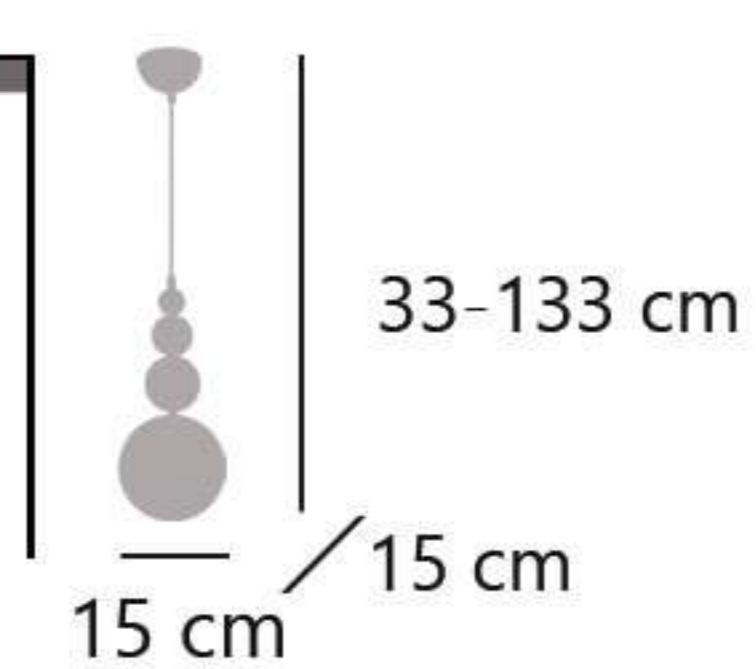

ELON

11299 1 x E-27 / 60W Max.

Negro/opal - Black/opal - Preto/opal
Metal/cristal - Iron/glass - Ferro/vidro